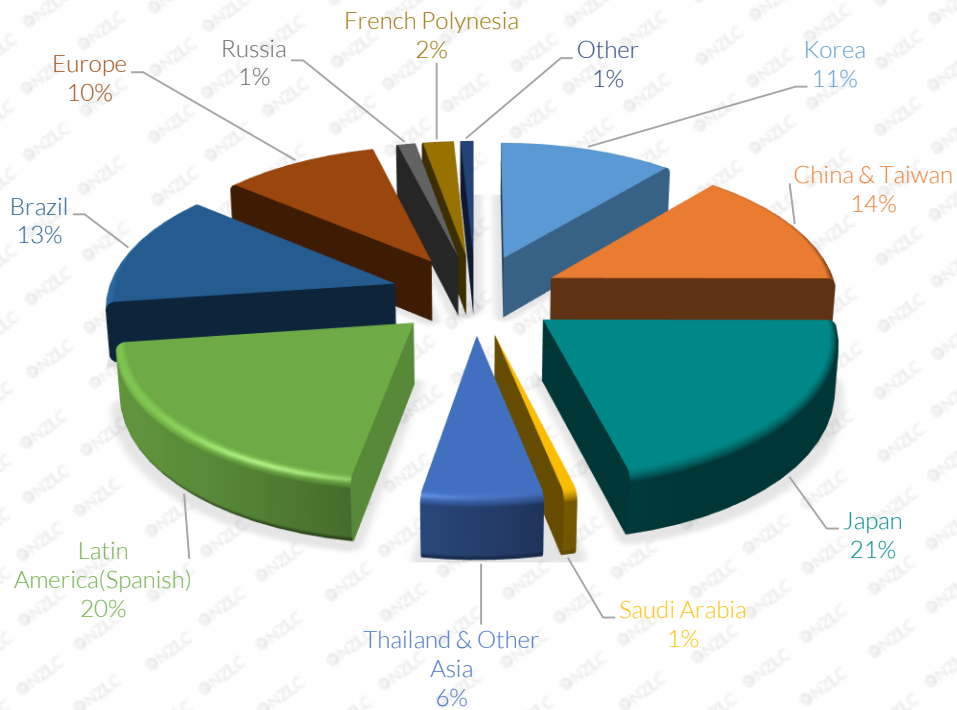

November 2018

Auckland

608
Students

Wellington

155
Students