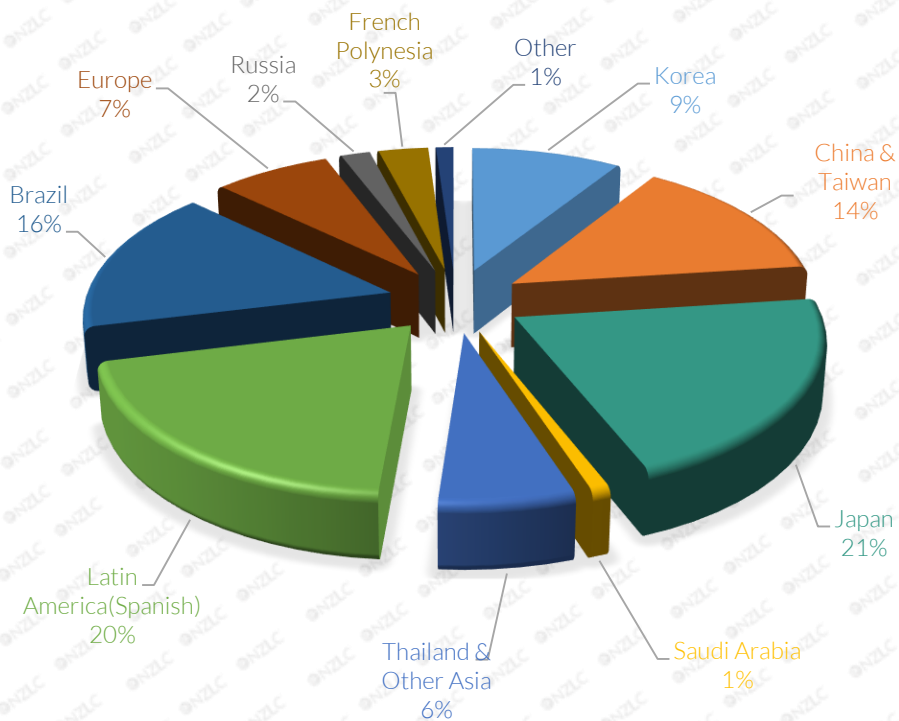

Auckland

566
Students

Wellington

149
Students