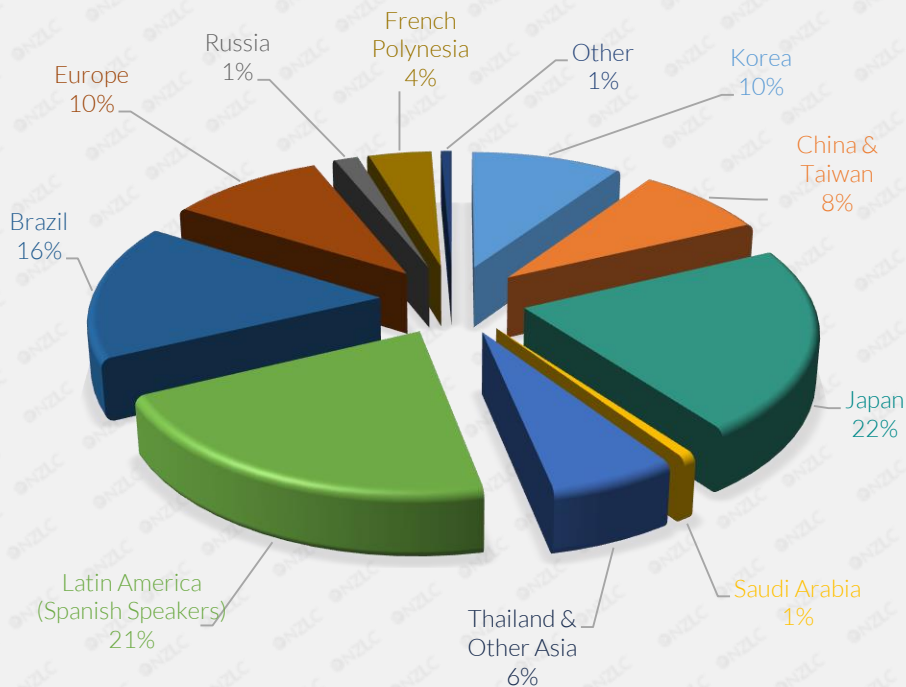

Auckland

614
Students

Wellington

149
Students